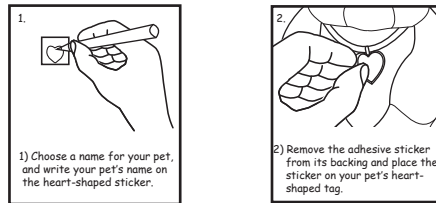

CONTENTS

- a. 1 My e Pets 3D™
- b. 1 Secret Code
- c. 1 Collar with Tag
- d. 1 Heart Shaped Sticker

Illustrations may vary from actual contents.

NAME YOUR PET

IMPORTANT NOTE: Computers vary, and these instructions may appear slightly different depending on your system.

IMPORTANT NOTES

- If you have any privacy questions, please refer to MGA's Privacy policy at <http://www.mgae.com/privacy.asp>

LOGGING IN, ADDING PETS AND DOWNLOADING

SECRET CODE

You will need a secret code to connect to the internet. The code is located inside the plastic covering surrounding the heart tag around your pet's neck. An adult must remove the plastic covering using scissors (not included.)