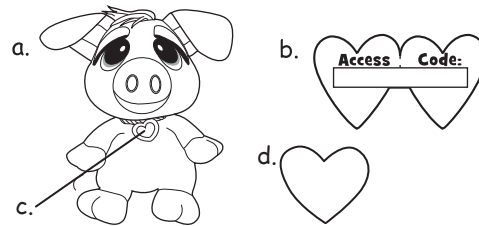

CONTENTS

- a. 1 My e Pets 3D™
- b. 1 Secret Code
- c. 1 Collar with Tag
- d. 1 Heart Shaped Sticker

Illustrations may vary from actual contents.

NAME YOUR PET

IMPORTANT NOTE: Computers vary, and these instructions may appear slightly different depending on your system.

REGISTERING

1. With an adult's permission connect your computer to the internet.
2. Go to www.mypets3d.com
3. At the Welcome Screen, click on "Register".
4. Select your birthday year, month and date and click "Next".
5. Select your gender and click "Next."
6. Enter your parent or guardian's e-mail address twice, and then click "Next."
NOTE: If you are under the age of 14, enter your guardian's e-mail address. They will need to register with My e Pets 3D™ to reclaim a forgotten password.
7. Enter your first name and click "Next."
8. Select your country, and state/province and click "Next."
9. Enter your postal code and click "Next."
10. Select any My e Pets 3D™ information you'd like to receive and click "Next."
11. Read the Terms and Conditions, and if you agree with them, click the box to accept and then click "Next."
12. Create and enter a password with no punctuation or spaces. Enter it twice and then click "Next."
13. Create and enter a user name with no punctuation or spaces. Enter it twice and then click "Next."
14. Write down your User name and Password and keep it in a safe place. You will need this information to access the game!

IMPORTANT NOTES

- If you have any privacy questions, please refer to MGA's Privacy policy at <http://www.mgae.com/privacy.asp>

LOGGING IN, ADDING PETS AND DOWNLOADING

SECRET CODE

You will need a secret code to connect to the internet. The code is located inside the plastic covering surrounding the heart tag around your pet's neck. An adult must remove the plastic covering using scissors (not included.)