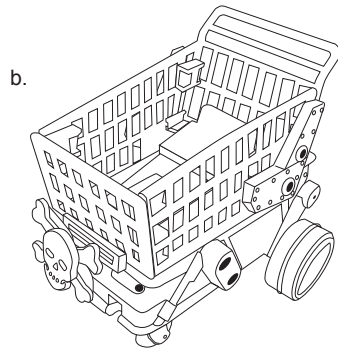

Ages 6+

WARNING:
CHOKING HAZARD—Small parts
Not for children under 3 years

Item no.: 316329

INTRODUCTION

It's time for a crash course in parking lot racing! Just line up your Market Racers™ and pull the ripcords! Your souped-up shopping carts will speed forward with a ton of acceleration and end with a crash that will send pieces flying into the air!

CONTENTS

Before you begin, make sure your Bash Bro™ Market Racer™ package contains:

- 1 Bash Bro™ Figure
- 1 Bash Bro™ Shopping Cart
- 4 Detachable Crashing Pieces
- 1 Ripcord

Bash Bro™ Figure

Bash Bro™ Shopping Cart

Lower Crashing Pieces

Upper Crashing Pieces

Ripcord

QUICK START

Get ready to break the speed limit with Bash Bro™. First:

1. Press down on the spring loaded seat in the cart until it clicks into place. (See Fig.2 a-b)

Fig. 2c

2. Place Bash Bro™ into the cart. (See Fig.2c)

3. Snap all 4 Detachable Crashing Pieces in their correct places on the Bash Bro™ cart. (See Fig.3 a-b)

Fig.3a

Fig.3b

Fig.3c

Fully loaded Bash Bro™ Market Racer™.